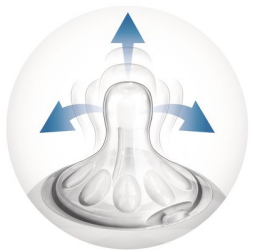

## Natural latch on

The wide breast shaped nipple promotes natural latch on similar to the breast, making it easy for your baby to combine breast and bottle feeding.

## Ergonomic shape

Due to the unique shape, the bottle is easy to hold and grip in any direction for maximum comfort, even for baby's tiny hands.

## Unique comfort petals

Petals inside the nipple increase softness and flexibility without nipple collapse. Your baby will enjoy a more comfortable and contented feed.