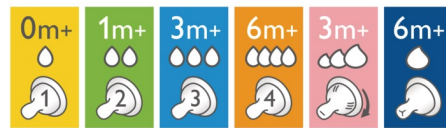

Highlights

Natural latch on

The wide breast shaped teat promotes a natural latch-on similar to the breast, making it easy for your baby to combine breast and bottle feeding.

Anti-colic valve

Anti-colic valve designed to keep air away from your baby's tummy, to help reduce colic and discomfort.

Simple to use and clean

Wide bottle neck makes filling and cleaning easy. Only a few parts for quick and simple assembly.

Ultra soft teat

The teat has an ultra soft texture, designed to mimic the feel of the breast.

Choosing the right teat

The Philips Avent Natural range offers different teat softness and increasing flow rates for each of your baby's development stages.

Compatibility across the range

Mix and match our breast pump, bottle and cup parts, and create the product that works for you, when you need it!

Flexible spiral design

Flexible spiral design, combined with our unique comfort petals to create a flexible teat, allowing for a more natural feed without teat collapse.

Ergonomic shape

Due to its unique shape, the bottle is easy to hold and grip in any direction for maximum comfort, even for baby's tiny hands.