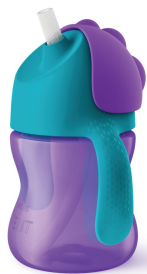

### Straw Cups

Bendy straw cup

200ml/7oz

9m+

1-pack

SCF796/02

### Anti-leak valve design to prevent spills

The Philips Avent Bendy straw cup with a contoured shape is the ideal choice for growing, active toddlers and allows healthy oral development. Developed with experts to make it our best straw cup possible.\*