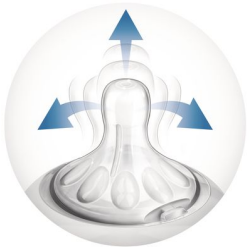

Unique comfort petals

Petals inside the nipple increase softness and flexibility without nipple collapse. Your baby will enjoy a more comfortable and contented feed.