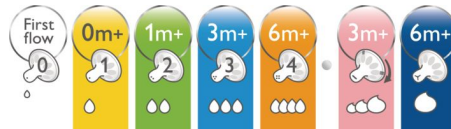

Fits your baby's growing needs

The Philips Avent Natural bottle range offers different teat flow rates to keep up with your baby's growth. Remember that age indications are approximate as babies develop at different

rates. All teats are available in twin packs: First flow, Newborn, Slow, Medium, Fast, Variable flow, and Thick feed.