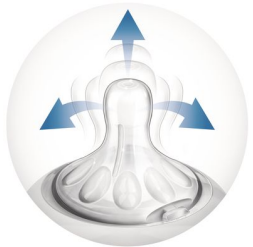

Unique comfort petals

Petals inside the nipple increase softness and flexibility without nipple collapse. Your baby will enjoy a more comfortable and contented feed.