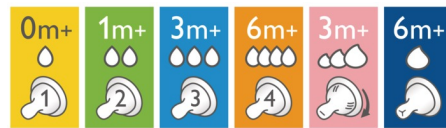

## Ultra soft teat

The teat has an ultra soft texture, designed to mimic the feel of the breast.

## Flexible spiral design

Flexible spiral design, combined with our unique comfort petals to create a flexible teat, allowing for a more natural feed without teat collapse.

## Anti-colic valve

Anti-colic valve designed to keep air away from your baby's tummy, to help reduce colic and discomfort.

## Choosing the right teat

The Philips Avent Natural range offers different teat softness and increasing flow rates for every development stage of your baby.