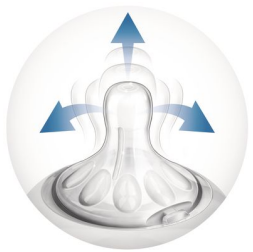

Vents air away from your baby's tummy

- Advanced anti-colic system with innovative twin valve

Easy to hold and grip in any direction

- Ergonomic shape for maximum comfort
- Simple to use and clean, quick and easy assembly

asimpleswitch.com

Highlights

Natural latch on

The wide breast shaped nipple promotes natural latch on similar to the breast, making it easy for your baby to combine breast and bottle feeding.

Unique comfort petals

Petals inside the nipple increase softness and flexibility without nipple collapse. Your baby will enjoy a more comfortable and contented feed.

Advanced anti-colic valve

Innovative twin valve designed to reduce colic and discomfort by venting air into the bottle and not baby's tummy.

Ergonomic shape

Due to the unique shape, the bottle is easy to hold and grip in any direction for maximum comfort, even for baby's tiny hands.

Simple to use and clean

Wide bottle neck makes filling and cleaning easy. Only a few parts for quick and simple assembly.