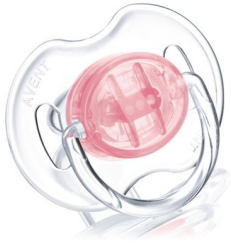

PHILIPS

AVENT

Night Time Pacifiers

6-18m

SCF131/17

Glow in the dark

With unique glow in the dark handle.

AVENT orthodontic, collapsible and symmetrical nipples respect the natural development of baby's palate, teeth and gums. All AVENT pacifiers are made of silicone and are taste and odour-free. Colours are subject to change.

Orthodontic nipple

- Orthodontic, symmetrical collapsible nipple

Odorless and taste-free

- User-friendly silicone nipples

Hygiene

- Snap-on protective cap

Safety

- Security ring handle

Highlights

Specifications

Security ring handle

For easy removal of the Philips AVENT pacifier at any time

Snap-on protective cap

To keep sterilized nipples hygienic

Country of origin

England

What is included

Silicone Pacifier: 2 pcs

Snap-on protective cap: 2 pcs

Development stages

Stages: 6 - 12 months