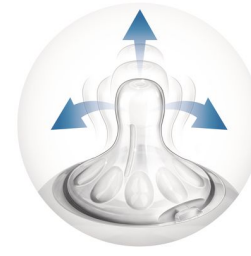

Highlights

Advanced anti-colic valve

Innovative twin valve designed to reduce colic and discomfort by venting air into the bottle and not baby's tummy.

Ergonomic shape

Due to the unique shape, the bottle is easy to hold and grip in any direction for maximum comfort, even for baby's tiny hands.

This bottle is BPA free*

The Philips Avent Natural bottle is made of BPA free* material (polypropylene).

Compatibility across the range

The new Philips Avent Natural bottle is compatible with the Philips Avent range, excluding Classic bottles and cup handles. We advise to use the Natural bottles with Natural feeding nipples only.

Natural latch on

The wide breast shaped nipple promotes natural latch on similar to the breast, making it easy for your baby to combine breast and bottle feeding.

Unique comfort petals

Petals inside the nipple increase softness and flexibility without nipple collapse. Your baby will enjoy a more comfortable and contented feed.