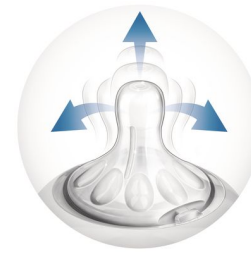

Highlights

Advanced anti-colic valve

Innovative twin valve designed to reduce colic and discomfort by venting air into the bottle and not baby's tummy.

Ergonomic shape

Due to the unique shape, the bottle is easy to hold and grip in any direction for maximum comfort, even for baby's tiny hands.

This bottle is BPA free*

The Philips Avent Natural bottle is made of BPA free* material (polypropylene).

Compatibility across the range

The new Philips Avent Natural bottle is compatible with the Philips Avent range, excluding Classic bottles and cup handles. We advise to use the Natural bottles with Natural feeding nipples only.

Natural latch on

The wide breast shaped nipple promotes natural latch on similar to the breast, making it easy for your baby to combine breast and bottle feeding.

Unique comfort petals

Petals inside the nipple increase softness and flexibility without nipple collapse. Your baby will enjoy a more comfortable and contented feed.