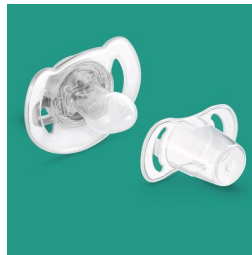

PHILIPS

AVENT

Classic pacifier

For essential comfort

0-6m

Orthodontic & BPA-Free

2-pack

SCF124/42

Designed for your baby's everyday comfort needs

Stylish design, crystal clear look

Help meet your little one's essential soothing needs around the clock with the Philips Avent Classic pacifier. Available in a range of colors, our orthodontic collapsible nipple respects your baby's natural oral development.

Orthodontic nipple

Our collapsible silicone nipple has a symmetrical shape that respects your baby's palate, teeth and gums as he or she grows.

Made in the UK

You can be sure that your little one's comfort is in good hands. This pacifier was made at our award-winning site in the UK.*

Security handle

Our security handle lets you easily remove your baby's pacifier at any time. Even little hands can grab it!

Snap-on cap for hygiene

When the pacifier isn't in use, simply snap on the cap before storing to keep the nipple safe and clean.