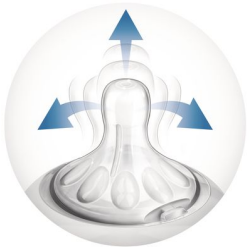

Unique comfort petals