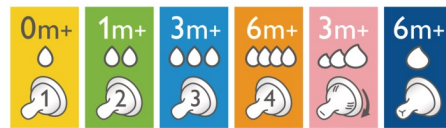

Highlights

Natural latch on

The wide breast shaped teat promotes a natural latch on similar to the breast, making it easy for your baby to combine breast and bottle feeding.

Anti-colic valve

Anti-colic valve designed to keep air away from your baby's tummy, to help reduce colic and discomfort.

This bottle is BPA free*

The Philips Avent Natural bottle is made of BPA free* material (polypropylene).

Ultra soft teat

The teat has an ultra soft texture, designed to mimic the feel of the breast.

Choosing the right teat

The Philips Avent Natural range offers different teat softness and increasing flow rates for every development stage of your baby.

Simple to use and clean

Wide bottle neck makes filling and cleaning easy. Only a few parts for quick and simple assembly.

Flexible spiral design

Flexible spiral design, combined with our unique comfort petals to create a flexible teat, allowing for a more natural feed without teat collapse.

Ergonomic shape

Due to the unique shape, the bottle is easy to hold and grip in any direction for maximum comfort, even for baby's tiny hands.