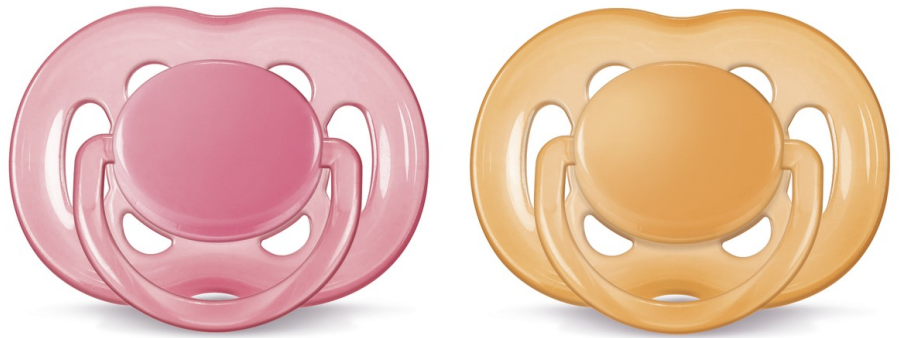

## AVENT

Contemporary  
Freeflow Soothers

6-18m

SCF133/82

## Extra airflow for sensitive skin

Six holes in the shield for baby's greater comfort

Avent orthodontic, collapsible and symmetrical nipples respect the natural development of baby's palate, teeth and gums. All Avent pacifiers are made of silicone and are taste and odour-free. Colours are subject to change.

### Benefits and features:

- Orthodontic, symmetrical collapsible nipple
- User-friendly silicone teats
- Snap-on protective cap
- Security ring handle
- Curved ventilated shield

## Orthodontic, symmetrical collapsible teat

Flat, drop-shaped symmetrical teats respect the natural development of your baby's palate, teeth and gums, even if the pacifier ends up upside-down in the mouth.