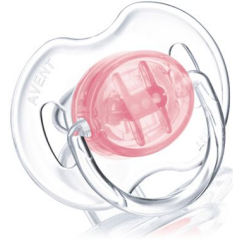

## Orthodontic, symmetrical collapsible teat

Flat, drop-shaped symmetrical teats respect the natural development of your baby's palate, teeth and gums, even if the pacifier ends up upside-down in the mouth.

## User-friendly silicone teats

Silicone is taste and odor-free so it's more likely to be accepted by your baby.

## Snap-on protective cap

To keep sterilized nipples hygienic

## Security ring handle

For easy removal of the Philips Avent pacifier at any time