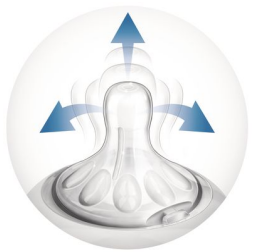

Unique comfort petals

Petals inside the nipple increase softness and flexibility without nipple collapse. Your baby will enjoy a more comfortable and contented feed.