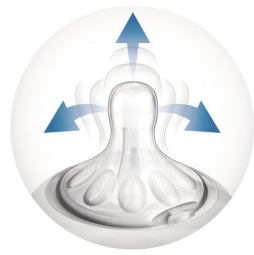

Compatible with Natural bottle

We advise to use the Natural feeding nipples with Natural bottles only.

Different flow rates

Philips Avent offers four different flow rates to keep up with your baby's growth. Remember that age indications are approximate as babies develop at different rates. Philips Avent offers the newborn flow nipple with 1 hole (0M+), the slow flow nipple with 2 holes (1M+), the medium flow nipple with 3 holes (3M+) and the fast flow nipple with 4 holes (6M+). All nipples are available in twin packs.

Natural latch on

The wide breast shaped nipple promotes natural latch on similar to the breast, making it easy for your baby to combine breast and bottle feeding.

Thick Feed - Natural

With the thick feed nipple, you can feed your baby with thicker feeds, following his developed feeding needs. We recommend to use this nipple for thicker feeds such as AR (thickened) milk, milk mixed with baby rice, milk mixed with baby food, puree, soup..

Unique comfort petals

Petals inside the nipple increase softness and flexibility without nipple collapse. Your baby will enjoy a more comfortable and contented feed.

Specifications

Development stages

Stage: 6 - 12 months

Material

Nipple: BPA free*, Silicone

Nipple

Flow speed: Fast flow

Holes: Slot hole

Months: 6m+

What is included

Soft, Variable Flow Nipple: 2 pcs