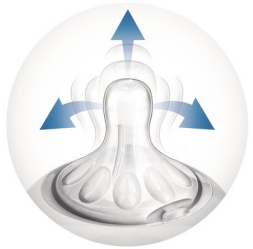

Vents air away from your baby's tummy

- Advanced anti-colic system with innovative twin valve

0% BPA (Bisphenol A Free)

- BPA free nipple

Other benefits

- Different flow rates for the most comfortable feed
- Compatible with Philips Avent Natural feeding bottle

Highlights

Natural latch on

The wide breast shaped nipple promotes natural latch on similar to the breast, making it easy for your baby to combine breast and bottle feeding.

Unique comfort petals

Petals inside the nipple increase softness and flexibility without nipple collapse. Your baby will enjoy a more comfortable and contented feed.

Advanced anti-colic valve

Innovative twin valve designed to reduce colic and discomfort by venting air into the bottle and not baby's tummy.

BPA free

This nipple is made from silicone - a BPA-free material (Following EU directive 2011/8/EU)

Different flow rates

Philips Avent offers four different flow rates to keep up with your baby's growth. Remember that age indications are approximate as babies develop at different rates. Philips Avent offers the newborn flow nipple with 1 hole (0M+), the slow flow nipple with 2 holes (1M+), the medium flow nipple with 3 holes (3M+) and the fast flow nipple with 4 holes (6M+). All nipples are available in twin packs.