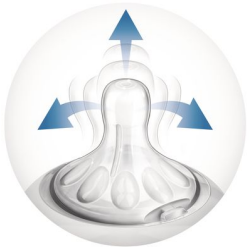

asimpleswitch.com

Highlights

Natural latch on

The wide breast shaped nipple promotes natural latch on similar to the breast, making it easy for your baby to combine breast and bottle feeding.

Unique comfort petals

Petals inside the nipple increase softness and flexibility without nipple collapse. Your baby will enjoy a more comfortable and contented feed.

Advanced anti-colic valve

Innovative twin valve designed to reduce colic and discomfort by venting air into the bottle and not baby's tummy.