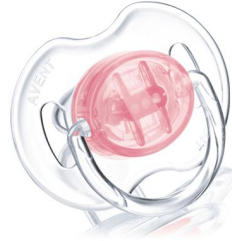

## Orthodontic, symmetrical collapsible teat

Flat, drop-shaped symmetrical teats respect the natural development of your baby's palate, teeth and gums, even if the pacifier ends up upside-down in the mouth.

## User-friendly silicone teats

Silicone is taste and odor-free so it's more likely to be accepted by your baby.

## Snap-on protective cap

To keep sterilized nipples hygienic

## Security ring handle

For easy removal of the Philips Avent pacifier at any time