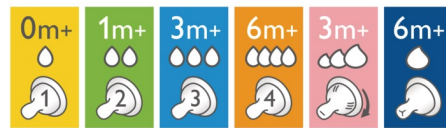

## Soft and smooth silicone

Bite resistant and smooth teat designed for growing baby's changing needs.

## Flexible, anti-collapse design

Petals and ridges inside the teat allow flexibility without collapse, for an uninterrupted feed.

## Anti-colic valve

Anti-colic valve designed to keep air away from your baby's tummy, to help reduce colic and discomfort.

## Choosing the right teat

The Philips Avent Natural range offers different teat softness and increasing flow rates for every development stage of your baby.