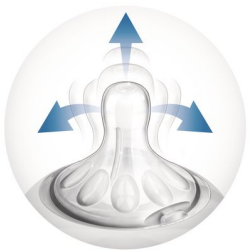

Highlights

Natural latch on

The wide breast shaped nipple promotes natural latch on similar to the breast, making it easy for your baby to combine breast and bottle feeding.

Ergonomic shape

Due to the unique shape, the bottle is easy to hold and grip in any direction for maximum comfort, even for baby's tiny hands.

Curved brush head

Specially curved brush head and molded handle-tip reach the corners of all wide neck bottles, nipples and feeding products for thorough cleaning.

Unique comfort petals

Petals inside the nipple increase softness and flexibility without nipple collapse. Your baby will enjoy a more comfortable and contented feed.

Simple to use and clean

Wide bottle neck makes filling and cleaning easy. Only a few parts for quick and simple assembly.

Advanced anti-colic valve

Innovative twin valve designed to reduce colic and discomfort by venting air into the bottle and not baby's tummy.