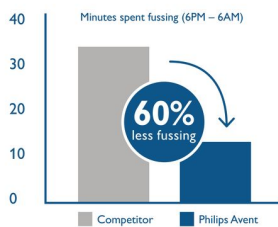

Less fussing

Philips Avent anti-colic bottle reduces fussing. Babies fed with Philips Avent anti-colic bottles experienced 60% less fussing at night, than babies fed with a leading competitor's vented bottle. *