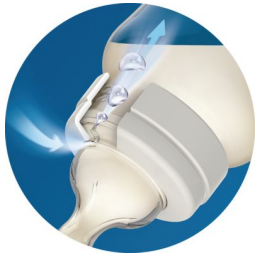

### Easy to use, clean and assemble

- Leak-free design
- Easy to assemble with only fewer parts
- Easy to clean bottles especially with curved brush head

## Less colic

Our clinically proven Airflex venting system is designed to reduce gas and colic. As your baby feeds, the valve integrated into the nipple flexes to allow air into the bottle to prevent vacuum build up and vents it towards the back of the bottle. It keeps air in the bottle and away from baby's tummy to help reduce gas, spit-up and burping.