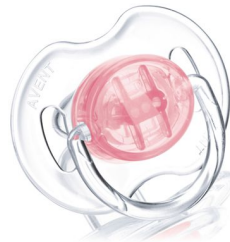

PHILIPS

AVENT

Night Time Pacifiers

0-3m

SCF123/42

Glow in the dark

With unique glow in the dark handle.

Avent orthodontic, collapsible and symmetrical nipples respect the natural development of baby's palate, teeth and gums . All Avent pacifiers are made of silicone and are taste and odour-free. Colours are subject to change.

Benefits and features:

- Orthodontic, symmetrical collapsible nipple
- User-friendly silicone teats
- Snap-on protective cap
- Security ring handle
- Shield ventilation holes

Highlights

Orthodontic, symmetrical collapsible teat

Flat, drop-shaped symmetrical teats respect the natural development of your baby's palate, teeth and gums, even if the pacifier ends up upside-down in the mouth.

User-friendly silicone teats

Silicone is taste and odor-free so it's more likely to be accepted by your baby.

Snap-on protective cap

To keep sterilized nipples hygienic

Security ring handle

For easy removal of the Philips Avent pacifier at any time

Shield ventilation holes

Ventilation holes in the shield prevent saliva build-up and reduce the risk of skin irritation.