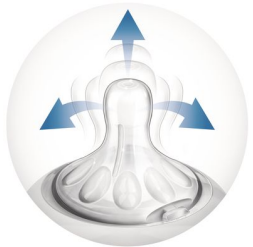

Vents air away from your baby's tummy

- Advanced anti-colic system with innovative twin valve

Easy to hold and grip in any direction

- Ergonomic shape for maximum comfort
- Simple to use and clean, quick and easy assembly

asimpleswitch.com

Highlights

Natural latch on

The wide breast shaped nipple promotes natural latch on similar to the breast, making it easy for your baby to combine breast and bottle feeding.

Unique comfort petals

Petals inside the nipple increase softness and flexibility without nipple collapse. Your baby will enjoy a more comfortable and contented feed.

Advanced anti-colic valve

Innovative twin valve designed to reduce colic and discomfort by venting air into the bottle and not baby's tummy.