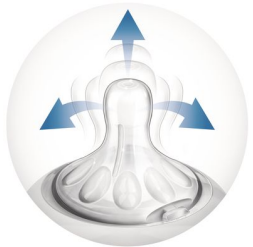

Air goes into the bottle, not baby's tummy

- Advanced anti colic system with innovative twin valve

Easy to hold and grip in any direction

- Ergonomic shape for maximum comfort
- Simple to use and clean, quick and easy assembly

asimpleswitch.com

Highlights

Natural latch on

The wide breast shaped nipple promotes natural latch on similar to the breast, making it easy for your baby to combine breast and bottle feeding.

Unique comfort petals

Petals inside the nipple increase softness and flexibility without nipple collapse. Your baby will enjoy a more comfortable and contented feed.

Advanced anti-colic valve

Innovative twin valve design reduces colic and discomfort by venting air into the bottle and not baby's tummy.