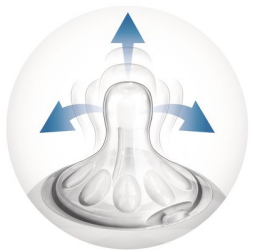

Highlights

Natural latch on

The wide breast shaped nipple promotes natural latch on similar to the breast, making it easy for your baby to combine breast and bottle feeding.

Ergonomic shape

Due to the unique shape, the bottle is easy to hold and grip in any direction for maximum comfort, even for baby's tiny hands.

Unique comfort petals

Petals inside the nipple increase softness and flexibility without nipple collapse. Your baby will enjoy a more comfortable and contented feed.

Freeflow pacifier

The orthodontic, collapsible nipple of the pacifier respects the natural development of baby's palate, teeth and gums. All our pacifiers are made from silicone and are taste and odour-free.

Simple to use and clean

Wide bottle neck makes filling and cleaning easy. Only a few parts for quick and simple assembly.

Advanced anti-colic valve

Innovative twin valve designed to reduce colic and discomfort by venting air into the bottle and not baby's tummy.