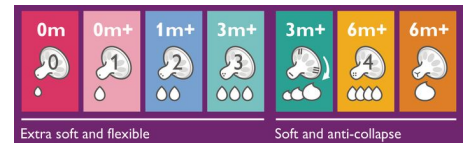

Ergonomic shape

Due to the unique shape, the bottle is easy to hold and grip in any direction for maximum comfort, even for baby's tiny hands.

Compatibility across the range

The Philips Avent Natural PA bottle is compatible with most of the Philips Avent range.

Fits your baby's growing needs

The Philips Avent range offers different teats for every development stage of your baby. With different teat softness, flexibility and design and with increasing flow rates that keep up with your baby's growth and development. Remember that age indications are approximate as babies develop at different rates.