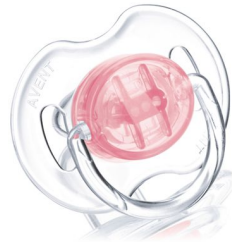

PHILIPS

AVENT

Contemporary
Freeflow Soothers

0-6m

SCF132/87

Extra airflow for sensitive skin

Freeflow shields and modern contemporary designs.

Avent orthodontic, collapsible and symmetrical nipples respect the natural development of baby's palate, teeth and gums. All Avent pacifiers are made of silicone and are taste and odour-free. Colours are subject to change.

Benefits and features:

- Orthodontic, symmetrical collapsible nipple
- User-friendly silicone teats
- Snap-on protective cap
- Security ring handle
- Curved ventilated shield

Highlights

Orthodontic, symmetrical collapsible teat

Flat, drop-shaped symmetrical teats respect the natural development of your baby's palate, teeth and gums, even if the pacifier ends up upside-down in the mouth.

User-friendly silicone teats

Silicone is taste and odor-free so it's more likely to be accepted by your baby.

Snap-on protective cap

To keep sterilized nipples hygienic

Security ring handle

For easy removal of the Philips Avent pacifier at any time

Curved ventilated shield

Extra air holes in the shield allow more air to flow behind and around the pacifier for greater comfort, ideal for baby's sensitive skin as it reduces saliva build-up and the risk of skin irritation