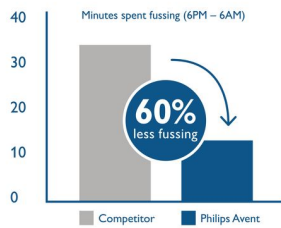

Less fussing

Philips Avent Anti-colic bottle reduces fussing. Babies fed with Philips Avent Anti-colic bottles experienced 60% less fussing at night, than babies fed with a competitor's anti-colic bottle.*