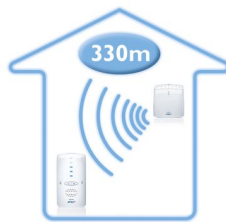

Superior operating time

The small, rechargeable parent unit will give you the freedom of cordless roaming for up to 24 hours before re-charging is required

Adjustable sound sensitivity

Enables you to adjust the sound and volume levels, so you can hear every giggle, gurgle and hic-up

Extended operating range

With a range of 330m you can be fully mobile in and around the home

Two way communication

Sometimes all your baby needs is the soothing sound of your voice. With one click of this essential feature you can connect with your baby from anywhere around the home