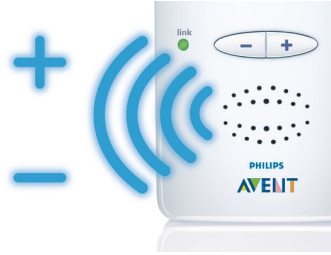

PHILIPS

AVENT

DECT baby monitor

Crystal clear

SCD510/00

Reassurance with crystal clear sound

Zero interference guaranteed with DECT technology

Enjoy complete peace of mind with the new Philips Avent SCD510/00 DECT Baby Monitor you can relax, safe in the knowledge your baby's happy even when you are out the room.

- Soft glow comforts baby if it wakes
- Stay connected with talk back

Highlights

Guaranteed zero interference

DECT technology guarantees zero interference from any other transmitting product like other baby monitors, cordless phones and cell phones. Data encryption provides a secure and private connection, so you can be sure that you are the only one that can hear your baby

Superior operating time

The small, rechargeable parent unit will give you the freedom of cordless roaming for up to 24 hours before re-charging is required

Adjustable sound sensitivity

Enables you to adjust the sound and volume levels, so you can hear every giggle, gurgle and hic-up