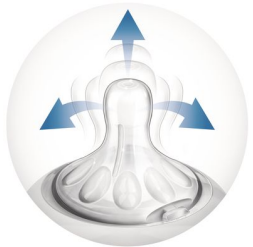

Vents air away from your baby's tummy

- Advanced anti-colic system with innovative twin valve

Easy to hold and grip in any direction

- Ergonomic shape for maximum comfort
- Simple to use and clean, quick and easy assembly

asimpleswitch.com

Highlights

Natural latch on

The wide breast shaped nipple promotes natural latch on similar to the breast, making it easy for your baby to combine breast and bottle feeding.

Unique comfort petals

Petals inside the nipple increase softness and flexibility without nipple collapse. Your baby will enjoy a more comfortable and contented feed.

This bottle is BPA free*

The Philips Avent Natural bottle is made of BPA free* material (polypropylene).

Advanced anti-colic valve

Innovative twin valve designed to reduce colic and discomfort by venting air into the bottle and not baby's tummy.

Ergonomic shape

Due to the unique shape, the bottle is easy to hold and grip in any direction for maximum comfort, even for baby's tiny hands.