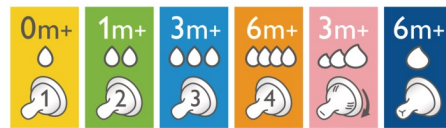

### Soft and smooth silicone

Bite resistant and smooth teat designed for growing baby's changing needs.

### Flexible, anti-collapse design

Petals and ridges inside the teat allow flexibility without collapse, for an uninterrupted feed.

### Anti-colic valve

Anti-colic valve designed to keep air away from your baby's tummy, to help reduce colic and discomfort.

### Choosing the right teat

The Philips Avent Natural range offers different teat softness and increasing flow rates for every development stage of your baby.