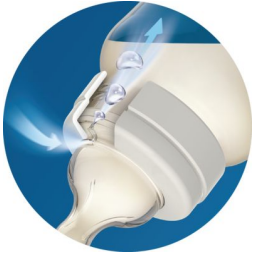

Clinically proven to reduce colic and discomfort*

- Anti-colic valve proven to reduce colic*
- 60% less fussing at night*
- Ribbed texture prevents collapse for uninterrupted feeding
- Teat shape designed for secure latch

Easy to use, clean and assemble

- Leak-free design
- Easy to clean and assemble with few parts
- Easy to hold
- Wide neck bottle with rounded corner for easy cleaning

Other benefits

- Compatible range from breastfeeding to cup
- This bottle is BPA free
- Different teat flow rates available

asimpleswitch.com

Highlights

Less colic

Our anti-colic valve is designed to keep air away from your baby's tummy to reduce colic and discomfort. As your baby feeds, the valve integrated into the teat flexes to allow air into the bottle to prevent vacuum build up and vents it towards the back of the bottle. It keeps air in the bottle and away from baby's tummy to help reduce colic and discomfort.

Uninterrupted feeding

The teat shape allows secure latch and the ribbed texture helps prevent teat collapse for uninterrupted, comfortable feeding.

Secure latch

Teat shape designed for secure latch

Leak-free design