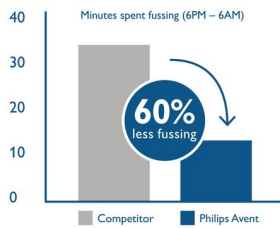

Less fussing

Philips Avent Anti-colic bottle reduces fussing. Babies fed with Philips Avent Anti-colic bottles experienced 60% less fussing at night, than babies fed with a competitor's anti-colic bottle.*