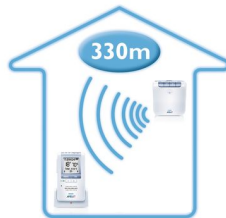

Extended operating range

With a range of 330m, a belt clip and neck cord so you can be fully mobile in and around the home. A versatile travel bag will protect your baby monitor when you are away from home