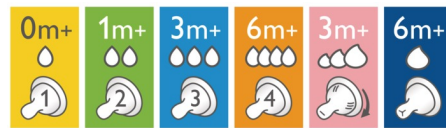

Highlights

Natural latch on

The wide breast shaped teat promotes a natural latch on similar to the breast, making it easy for your baby to combine breast and bottle feeding.

Soft and smooth silicone

Bite resistant and smooth teat designed for growing baby's changing needs.

Flexible, anti-collapse design

Petals and ridges inside the teat allow flexibility without collapse, for an uninterrupted feed.

Anti-colic valve

Anti-colic valve designed to keep air away from your baby's tummy, to help reduce colic and discomfort.

Choosing the right teat

The Philips Avent Natural range offers different teat softness and increasing flow rates for every development stage of your baby.

Ergonomic shape

Due to the unique shape, the bottle is easy to hold and grip in any direction for maximum comfort, even for baby's tiny hands.