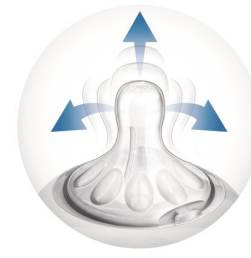

Highlights

Advanced anti-colic valve

Innovative twin valve designed to reduce colic and discomfort by venting air into the bottle and not baby's tummy.

Ergonomic shape

Due to the unique shape, the bottle is easy to hold and grip in any direction for maximum comfort, even for baby's tiny hands.

This bottle is BPA free*

The Philips Avent Natural bottle is made of BPA free* material (polypropylene).

Compatibility across the range

The new Philips Avent Natural bottle is compatible with the Philips Avent range, excluding Classic bottles and cup handles. We advise to use the Natural bottles with Natural feeding nipples only.

Natural latch on

The wide breast shaped nipple promotes natural latch on similar to the breast, making it easy for your baby to combine breast and bottle feeding.

Unique comfort petals

Petals inside the nipple increase softness and flexibility without nipple collapse. Your baby will enjoy a more comfortable and contented feed.