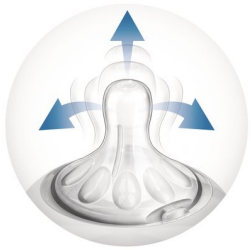

Unique comfort petals

Petals inside the nipple increase softness and flexibility without nipple collapse. Your baby will enjoy a more comfortable and contented feed.