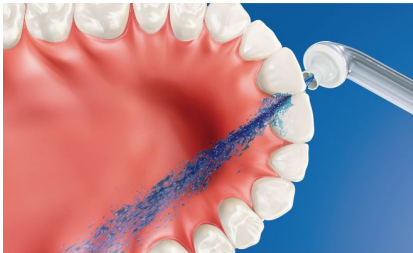

Improves oral health

- Up to 99.9% plaque removal***
- Clinically proven as effective as floss for gum health**
- Helps prevent cavities between teeth

Superior technology

- Air and micro-droplet technology
- High performance nozzle
- Triple burst customizable settings

The easiest way to effectively clean between teeth

- An easy way to start a healthy habit
- Takes just 60 seconds: Point, Press, Clean!
- Total daily confidence of a fresh and clean mouth

Highlights

Up to 99.9% plaque removal

AirFloss Pro/Ultra removes up to 99.9% of plaque from treated areas.***

Micro-droplet technology

Our clinically-proven results are possible from our unique technology that combines air and mouthwash or water to powerfully yet gently clean between teeth and along the gumline.

Easily start a healthy habit

Interproximal cleaning is very important to overall oral health. AirFloss Pro/Ultra is an easy way to clean deeper between teeth, helping to form a healthy habit.

Better gum health