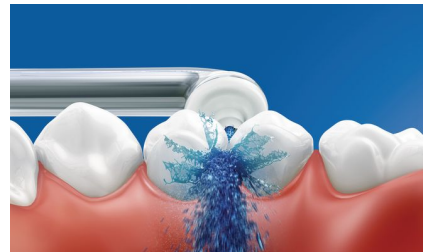

Easily start a healthy habit

Interproximal cleaning is very important to overall oral health. AirFloss Pro/Ultra is an easy way to clean deeper between teeth, helping to form a healthy habit.

Better gum health

Philips Sonicare AirFloss Pro/Ultra is clinically proven to improve gum health as much as floss.** Helps improve gum health in as little as two weeks.

Cleans in just 60 seconds

With the AirFloss Pro/Ultra, cleaning your entire mouth takes less than 60 seconds a day. Simply select your burst frequency (single, double or triple), and hold down the activation button for continuous automatic bursts or press and release for manual burst mode.

Fresh & clean with mouthwash

Fill the reservoir on the handle with either mouthwash or water, then point and press. Use with mouthwash for the ultimate fresh experience and anti-microbial benefits.

Helps prevent cavities

By gently bursting away plaque that brushing missed, Philips Sonicare AirFloss Pro/Ultra helps prevent cavities from forming in the spaces between your teeth.

High performance nozzle

The new AirFloss Pro/Ultra high performance nozzle amplifies the power of our air and micro-droplet technology to be more effective and efficient than ever.