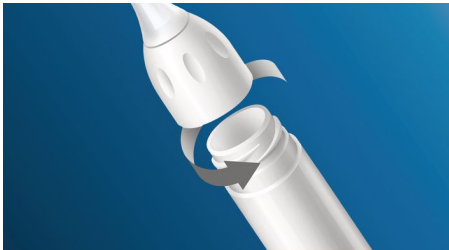

Proven to improve oral health

- Part of a better oral healthcare routine

A brush head that fits multiple handles

- Screw-on system design for Essence, Elite, Xtreme, Advance

Highlights

Our classic brush head

This Philips Sonicare toothbrush head features a contoured profile to naturally fit the shape of your teeth for a thorough clean.

Maximized sonic motion

Philips Sonicare's advanced sonic technology pulses water between teeth, and its brush strokes break up plaque and sweep it away for an exceptional daily clean.

Screw-on brush head system

The Philips Sonicare E-Series brush heads screws-on and off your brush handle for a secure fit and easy maintenance and cleaning.

Better oral healthcare

Like all authentic Philips Sonicare branded brush heads, this brush head is safe on teeth and gums. Each brush head has been quality tested for exceptional performance and durability.