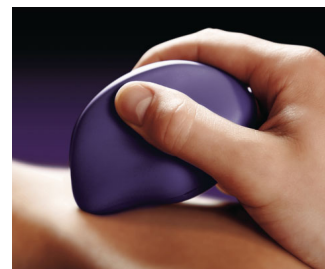

Philips
Warm Sensual Massager

for sharing

HF8410

Warm Sensual Massager

With five settings to please all body zones

This Warm Sensual Massager is ideal to get you both in the mood. Take time to caress and excite your partner using the combination of the vibrating massages. Relax, enjoy and let the journey begin...

Pre-warming function

You can choose to gently pre-warm the sensual massager to a comfortable body temperature. To use it, place the massager on the charger and press the pre-warming button. It takes five minutes for the massager to warm up. The warming along with the pleasure your touch gives, lets your partner also feel an arousing warmth from the massager's surface.

Sensual shape for both

The massager feels comfortable to hold in many ways; in your palm, between your fingers, or with your fingertips. The massager is specially shaped to fit as naturally in your hand as it does to specific curves and parts of the body, while letting you maintain skin contact with your partner. You can turn the concave part away from the palm, for instance, to stroke the penis, or wrap your hand around the concave surface to titillate the clitoris with the rounded tips.

Soft, sensual material

Made of a soft, sensual material, the sensual massager feels comfortable and sexy against your skin. Incorporate the massager into foreplay or use during sex. Using its natural fit in the hand to experiment together for excitement and stimulation, maintaining touch between partners.