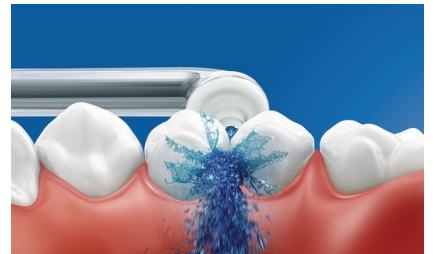

Philips Sonicare AirFloss Pro/Ultra is clinically proven to improve gum health as much as floss.** Helps improve gum health in as little as two weeks.

Cleans in just 60 seconds

With the AirFloss Pro/Ultra, cleaning your entire mouth takes less than 60 seconds a day. Simply select your burst frequency (single, double or triple), and hold down the activation button for continuous automatic bursts or press and release for manual burst mode.

By gently bursting away plaque that brushing missed, Philips Sonicare AirFloss Pro/Ultra helps prevent cavities from forming in the spaces between your teeth.

High performance nozzle

The new AirFloss Pro/Ultra high performance nozzle amplifies the power of our air and micro-droplet technology to be more effective and efficient than ever.