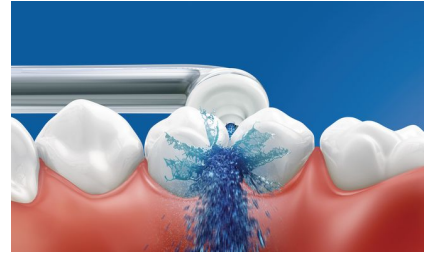

High performance nozzle

The new AirFloss Pro/Ultra high performance nozzle amplifies the power of our air and micro-droplet technology to be more effective and efficient than ever.