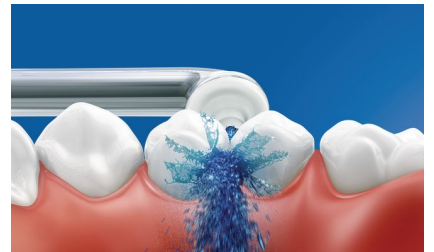

High performance nozzle

The new AirFloss Pro/Ultra high performance nozzle amplifies the power of our air and micro-droplet technology to be more effective and efficient than ever.