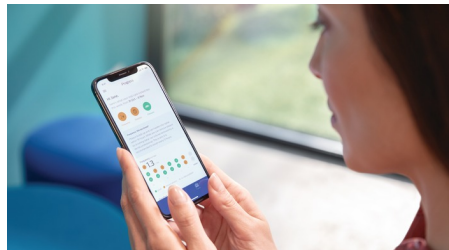

Progress Report

The DiamondClean 9000 gives you the guidance you need to improve and maintain healthy brushing habits in between dentist checkups. Built-in smart sensors let you know when you're using too much pressure, and by connecting your brushing experience to the Sonicare app, a personalized Progress Report helps you stay on track, to see how much you've improved over time.