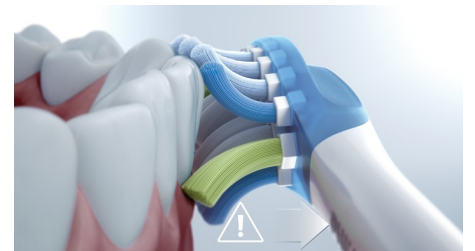

Built-in pressure sensor

You might not notice if you're brushing too hard, but your DiamondClean 9000 will. If you need to ease up, the toothbrush will make a pulsing sound. It's a heads up to let your brush head do the work. 7 out of 10 people found this feature helped them become a better brusher.