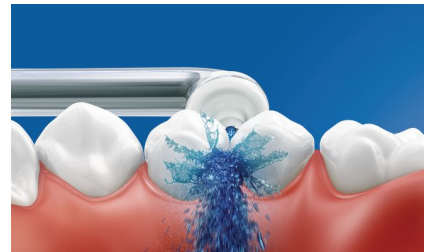

Easily start a healthy habit

Interproximal cleaning is very important to overall oral health. AirFloss Pro/Ultra is an easy way to clean deeper between teeth, helping to form a healthy habit.

Better gum health

Philips Sonicare AirFloss Pro/Ultra is clinically proven to improve gum health as much as floss.** Helps improve gum health in as little as two weeks.

Cleans in just 60 seconds

With the AirFloss Pro/Ultra, cleaning your entire mouth takes less than 60 seconds a day. Simply select your burst frequency (single, double or triple), and hold down the activation button for continuous automatic bursts or press and release for manual burst mode.

Fresh and clean with mouthwash

Use with mouthwash for the ultimate fresh experience and anti-microbial benefits.

Helps prevent cavities

By gently bursting away plaque that brushing missed, Philips Sonicare AirFloss Pro/Ultra helps prevent cavities from forming in the spaces between your teeth.

High performance nozzle

The new AirFloss Pro/Ultra high performance nozzle amplifies the power of our air and micro-droplet technology to be more effective and efficient than ever.

Triple burst customization