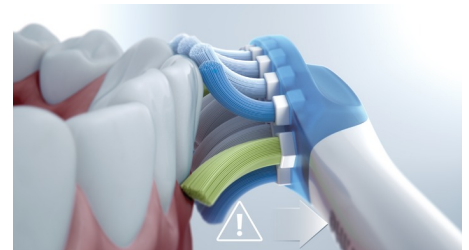

Built-in pressure sensor

You might not notice if you're brushing too hard, but your DiamondClean 9000 will. If you need to ease up, the toothbrush will make a pulsing sound. It's a heads up to let your brush head do the work. 7 out of 10 people found this feature helped them become a better brusher.