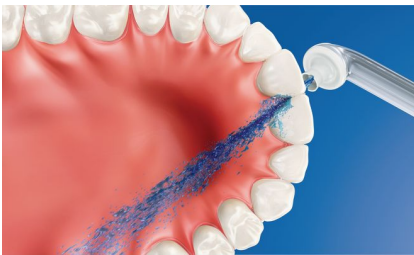

For those who don't floss consistently, AirFloss Ultra nozzles are the easiest way to effectively clean between teeth.

Improves oral health

- Up to 99.9% plaque removal***
- Clinically proven as effective as floss for gum health**
- Helps prevent cavities between teeth

Superior technology

- Air and micro-droplet technology
- High performance nozzle
- Triple burst customizable settings

The easiest way to effectively clean between teeth

- An easy way to start a healthy habit

Highlights

Up to 99.9% plaque removal

AirFloss Pro/Ultra removes up to 99.9% of plaque from treated areas.**

Micro-droplet technology

Our clinically-proven results are possible from our unique technology that combines air and mouthwash or water to powerfully yet gently clean between teeth and along the gumline.

Easily start a healthy habit

Interproximal cleaning is very important to overall oral health. AirFloss is an easy way to clean deeper between teeth, helping to form a healthy habit.

Better gum health

Philips Sonicare AirFloss Pro/Ultra is clinically proven to improve gum health as much as floss.** Helps improve gum health in as little as two weeks.