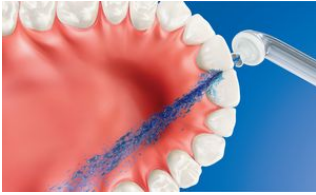

PHILIPS

Features

Up to 99.9% plaque removal

AirFloss Pro/Ultra removes up to 99.9% of plaque from treated areas.***

Micro-droplet technology

Our clinically-proven results are possible from our unique technology that combines air and mouthwash or water to powerfully yet gently clean between teeth and along the gumline.

Better gum health

Philips Sonicare AirFloss Pro/Ultra is clinically proven to improve gum health as much as floss.** Helps improve gum health in as little as two weeks.

Fresh & clean with mouthwash

Fill the reservoir on the handle with either mouthwash or water, then point and press. Use with mouthwash for the ultimate fresh experience and anti-microbial benefits.

Helps prevent cavities

By gently bursting away plaque that brushing missed, Philips Sonicare AirFloss Pro/Ultra helps prevent cavities from forming in the spaces between your teeth.

Triple burst customization