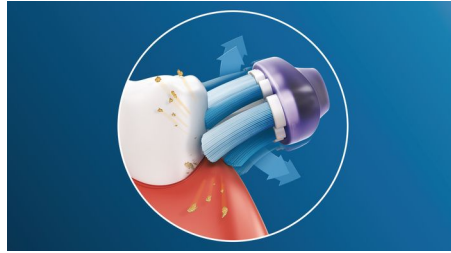

Highlights

Focus on gum health

With the Philips Sonicare Premium Gum Care brush head, even the deepest clean is gentle. As your toothbrush moves along the gum line, Premium Gum Care's flexible sides and bristles absorb any excess pressure so your gums are protected, even if you brush too hard. Bristles work hard to remove plaque and bacteria along the gum line helping to improve gum health. Thanks to this brush head's curved design, you can be sure of maximized bristle contact.

Adaptive cleaning technology

You get a personalized clean every time you brush with our adaptive cleaning technology. Soft rubber sides flex to let Premium Gum Care adapt to the shape of your teeth and gums, absorbing any excess brushing pressure and enhancing our sonic cleaning power. Bristles can then adjust to the shape of your teeth and gums so you get up to 2x more surface contact than a regular brush head** for deeper cleaning even in hard-to-reach areas.

Say goodbye to plaque

Thanks to its flexible design, Premium Gum Care removes up to 10x more plaque than a manual toothbrush. It moves to enhance our unique Philips Sonicare cleaning technology so that however you brush, you get an exceptional clean you can see and feel.

Philips Sonicare technology

Philips Sonicare's advanced sonic technology pulses water between teeth, and its brush strokes break up plaque and sweep it away for an exceptional daily clean.

Brush head replacement cues