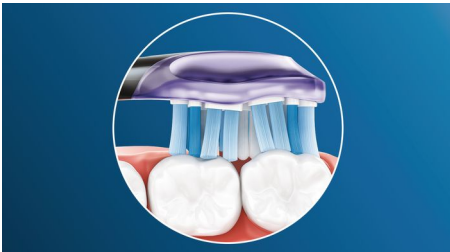

Innovative technology

- Philips Sonicare's advanced sonic technology
- Automatically selects optimal mode for ultimate results****

Designed to optimize performance

- Always know when to replace. Always get an effective clean.
- Click-on design for simple brush head placement
- Tested to meet your oral health needs

Highlights

Focus on gum health

With the Philips Sonicare Premium Gum Care brush head, even the deepest clean is gentle. As your toothbrush moves along the gum line, Premium Gum Care's flexible sides and bristles absorb any excess pressure so your gums are protected, even if you brush too hard. Bristles work hard to remove plaque and bacteria along the gum line helping to improve gum health. Thanks to this brush head's curved design, you can be sure of maximized bristle contact.

Adaptive cleaning technology

You get a personalized clean every time you brush with our adaptive cleaning technology. Soft rubber sides flex to let Premium Gum Care adapt to the shape of your teeth and gums, absorbing any excess brushing pressure and enhancing our sonic cleaning power. Bristles can then adjust to the shape of your teeth and gums so you get up to 2x more surface contact than a regular brush head** for deeper cleaning even in hard-to-reach areas.